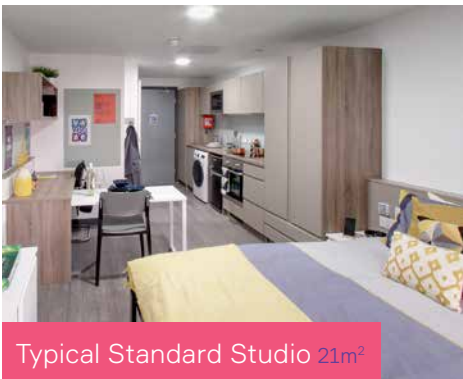

Read more about all the benefits of living with us at **Sycamore House** →

Show me **Sycamore House** →

Gym

Study Spaces

Private Entertaining Dining Kitchen

Games Zone

Typical Standard Studio 21m²

Typical Superior Plus Studio 30m²

Enjoy this
amazing
space.

Box set?

Film night?

Gaming sesh?

Karaoke night?

Courtyard

Best student
accommodation
I've ever stayed in.

Prime Student Living Resident
★★★★★

Find the space for you.

Our studios are perfect if you like to have your own space, with the benefit of great shared spaces downstairs – more on that later. In a couple? Then pick one of our larger studios. Whichever you go for, you'll find a **full double** or **king-size bed** to relax in (the **flatscreen TV** and **100Mb broadband** might help too). You'll also find a **full size cooker**, **four ring hob** and **washer dryer** (so no lugging laundry around), as well as **plenty of storage** and a **large desk**. Every room also comes with its very own **fully kitted out ensuite**, so you can hop out of bed and into the shower. No queuing, no left behind wash bags, and no quibbles about cleaning. Oh, and did we mention you'll get **£10,000 of contents insurance** included too?