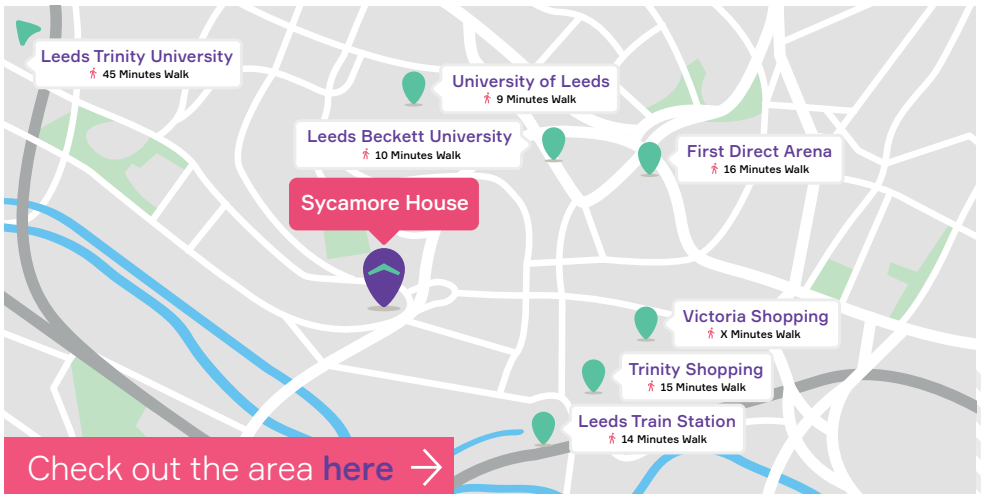

What's nearby?