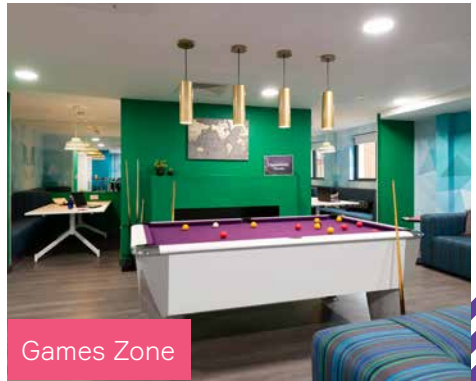

Read more about all the benefits of living with us at **Sycamore House** →

Show me **Sycamore House** →

Gym

Study Spaces

Private Entertaining Dining Kitchen

Games Zone

Typical Standard Studio 21m²

Typical Superior Plus Studio 30m²

Enjoy this
amazing
space.

Box set?

Film night?

Gaming sesh?

Karaoke night?

Courtyard

Best student
accommodation
I've ever stayed in.

Prime Student Living Resident
★★★★★